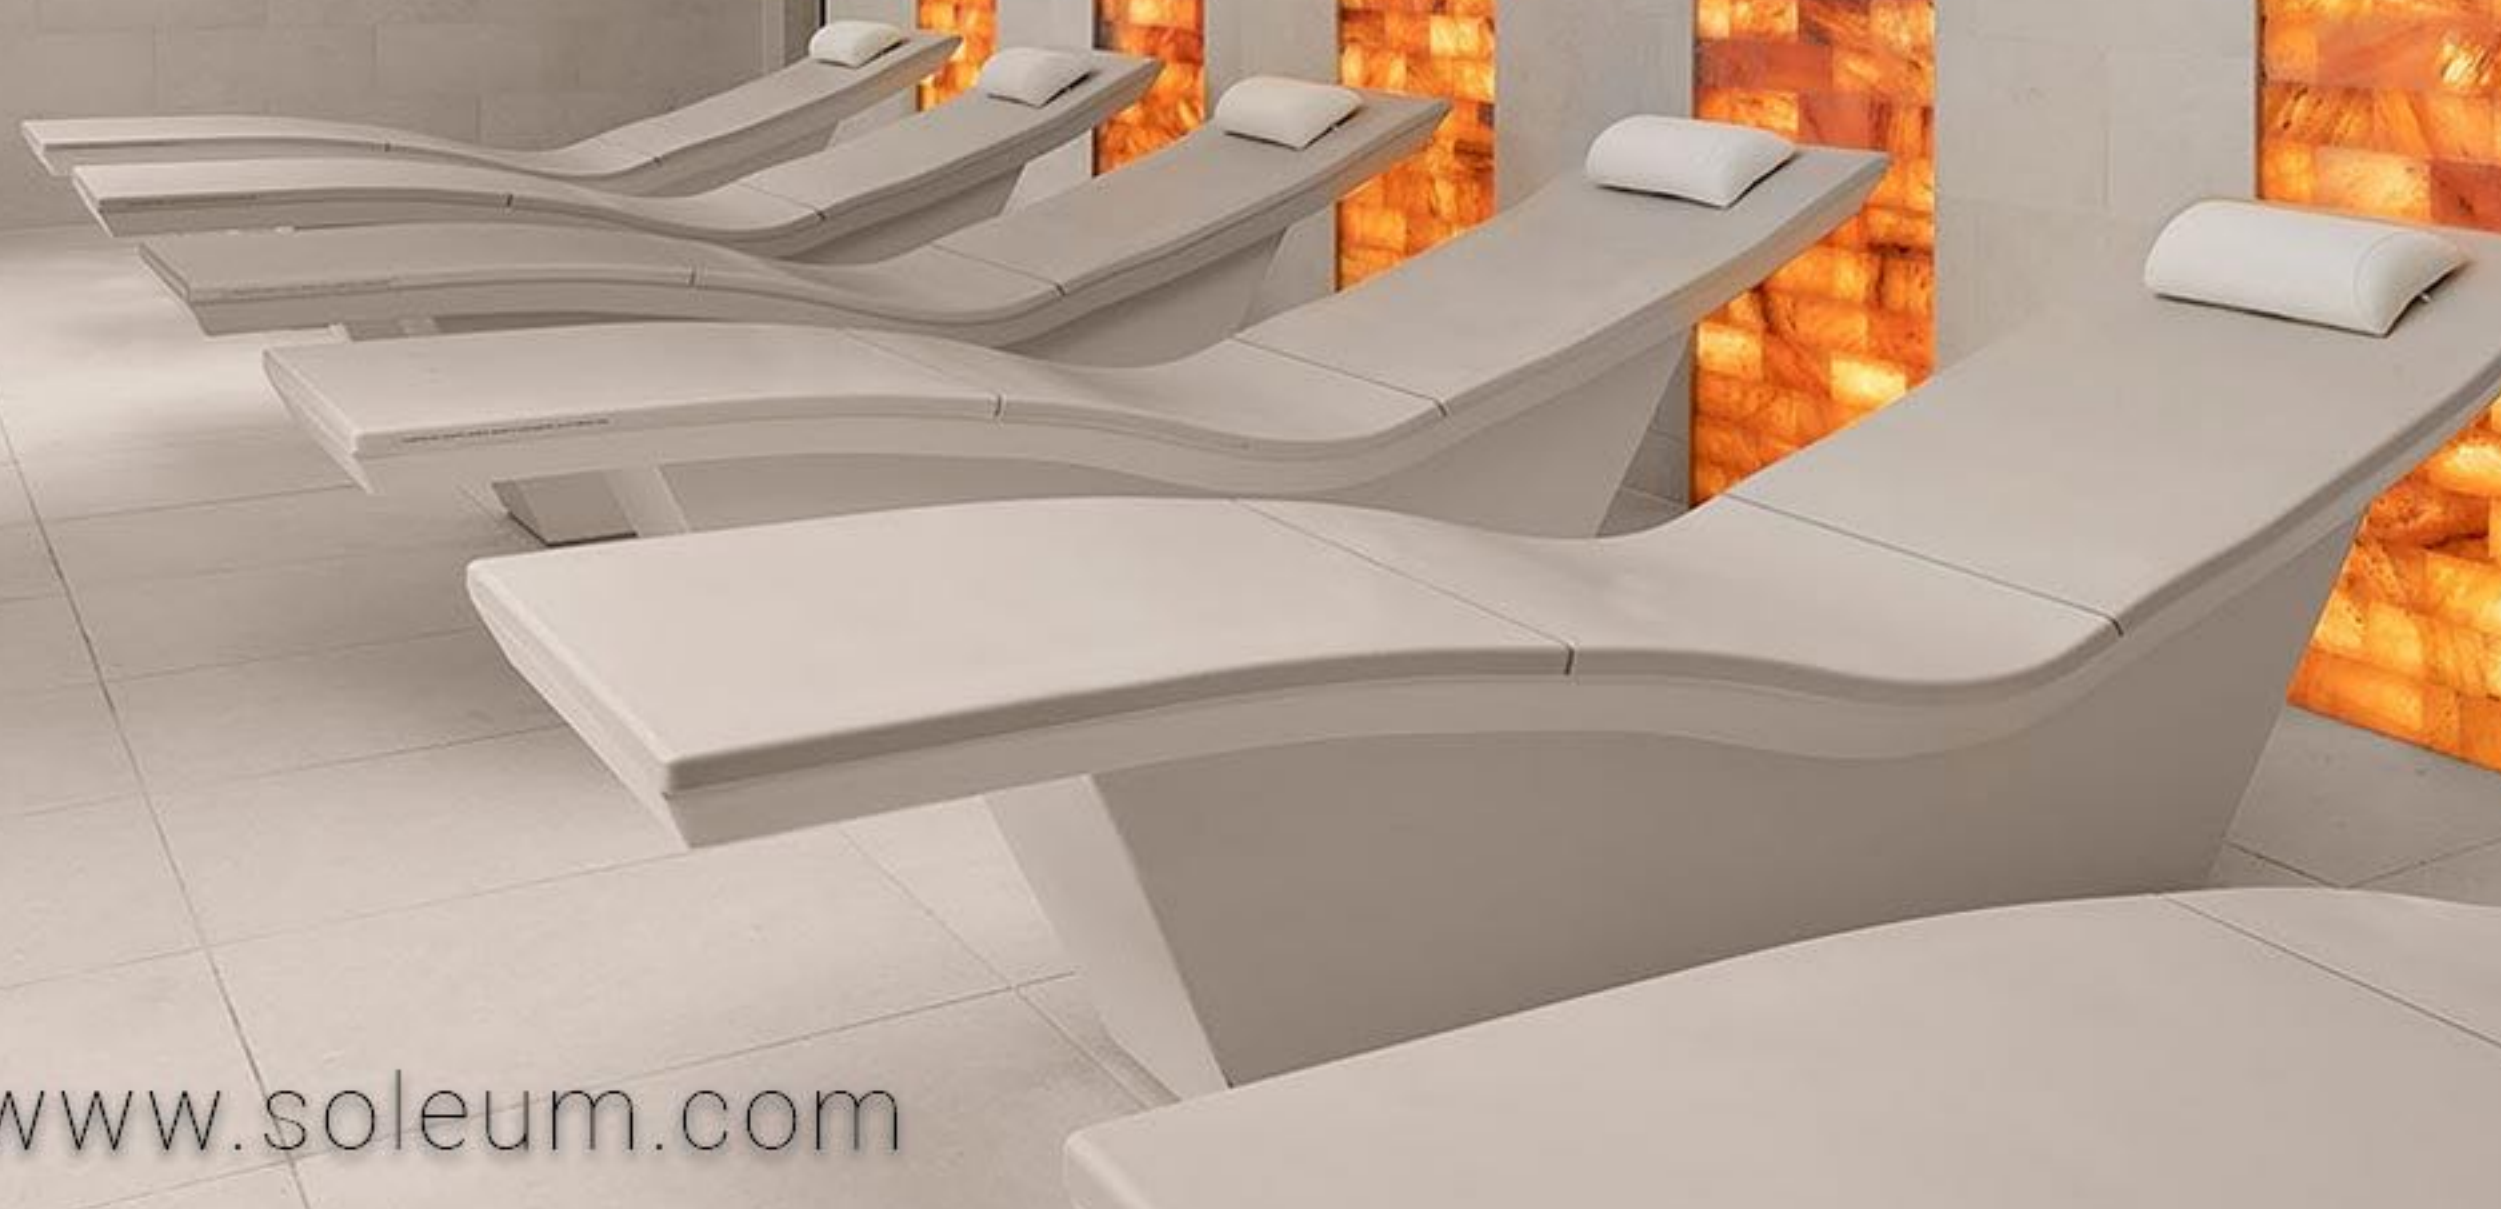

TWO PLUS

by SOMMERHUBER® CERAMICS

Heated Loungers with CERAMIC

www.soleum.com

THREE PLUS

by SOMMERHUBER® CERAMICS