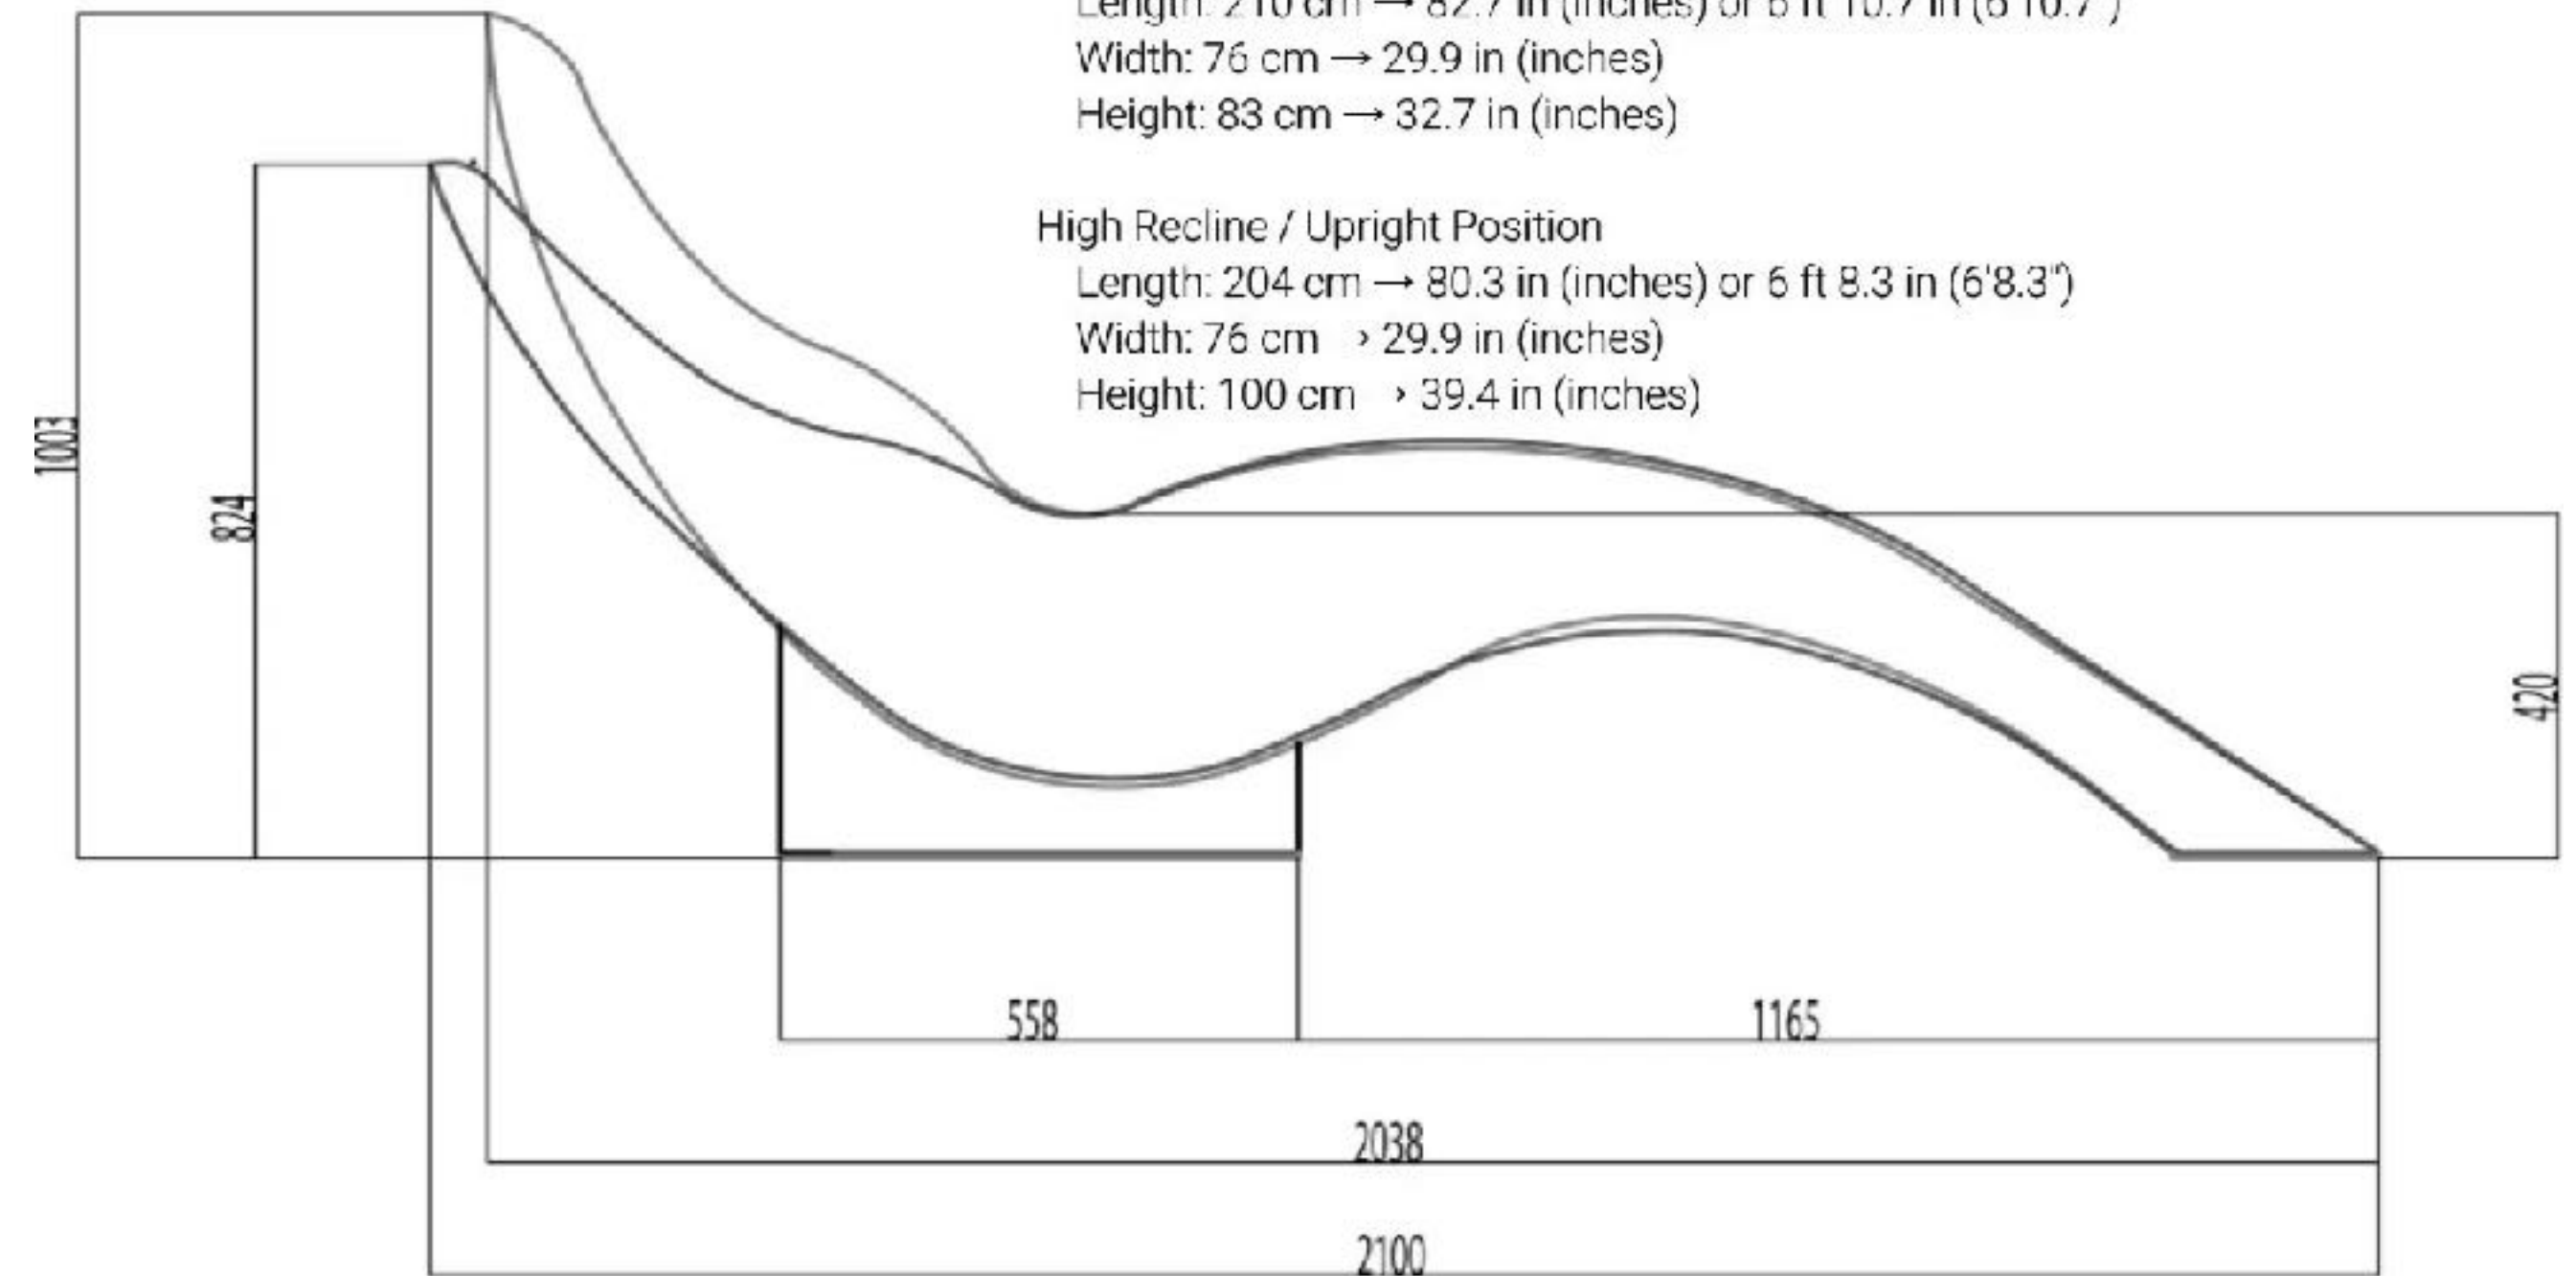

### Dimensions:

#### Low Recline / Flat Position

- Length: 210 cm → 82.7 in (inches) or 6 ft 10.7 in (6'10.7")
- Width: 76 cm → 29.9 in (inches)
- Height: 83 cm → 32.7 in (inches)

#### High Recline / Upright Position

- Length: 204 cm → 80.3 in (inches) or 6 ft 8.3 in (6'8.3")
- Width: 76 cm → 29.9 in (inches)
- Height: 100 cm → 39.4 in (inches)