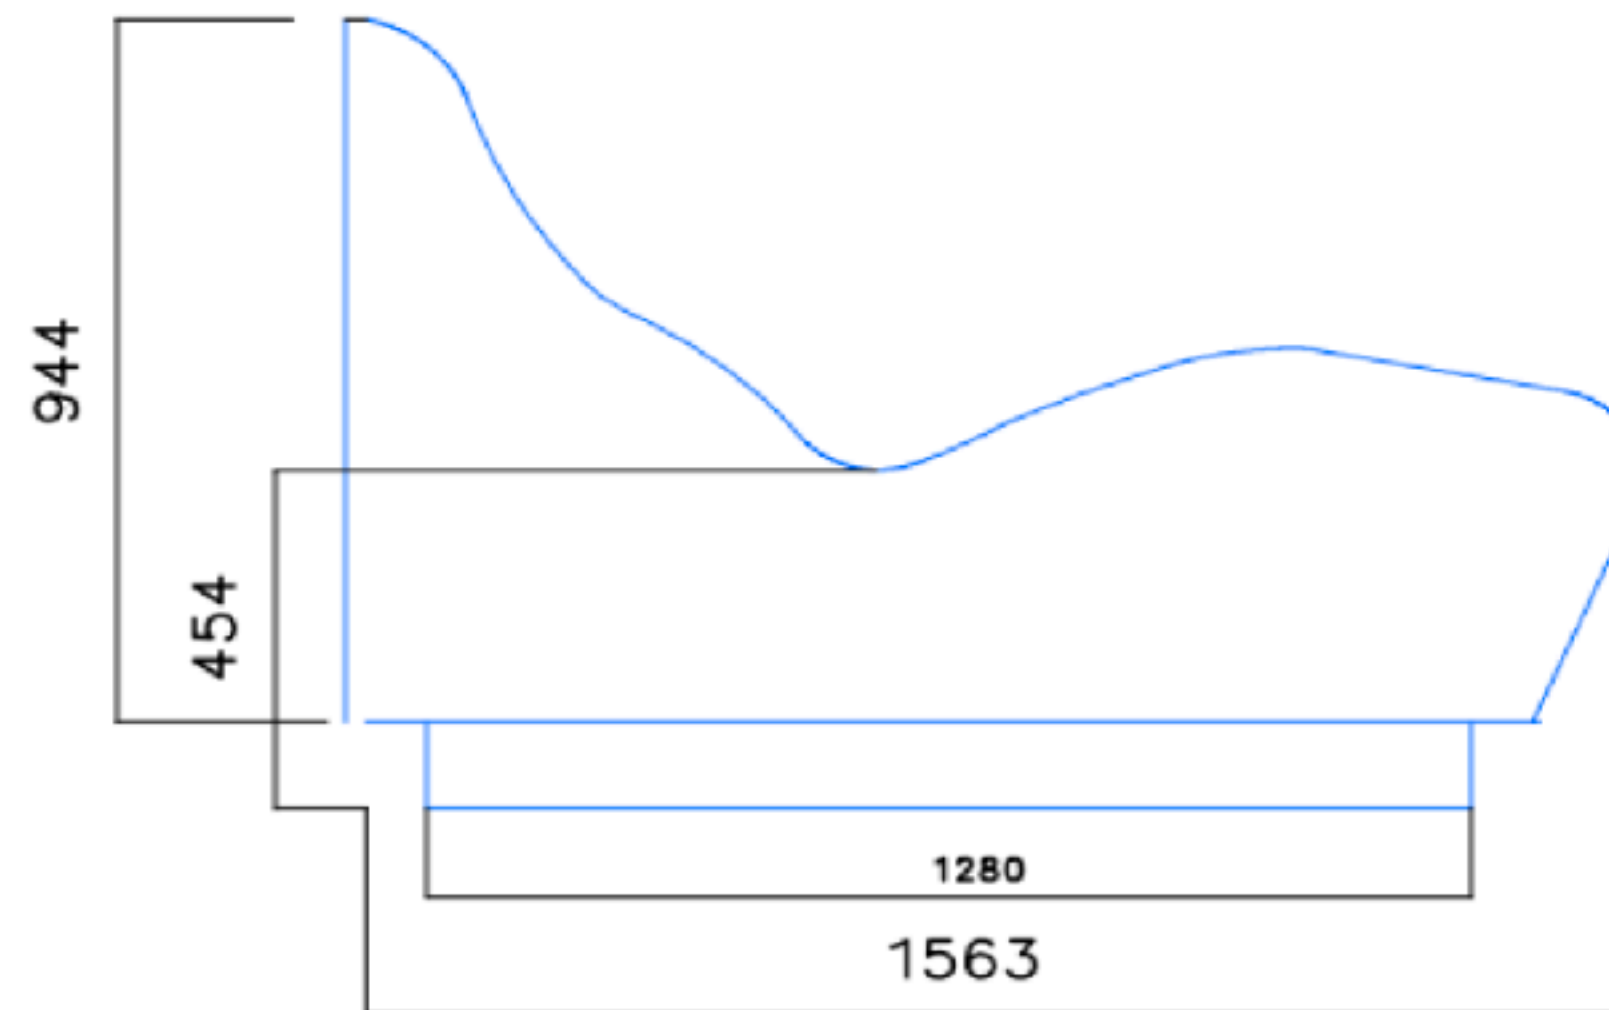

Technical data LAGOON and WOODON

1. Voltage (all loungers) 230V/50Hz (110V/60Hz)
   - Power (all Loungers) 620W (230V), 755W (110V)
   - Models:
   - LOVT, SNOW WHITE, MYTHIS, ROSE RED (unicolor mosaic),
   - Design- and ART-Mosaic-Loungers, TRAVERTINO
   - Weight at COATING ~70kg Dimensions:
   - Weight TILED ~90kg
   - LED Light (all Loungers) warm white (3000K)
   - Temperature free adjustable, ~30-45°C
2. Weight: only 80kg

Models: LAGOON, WOODON

Length: 155 cm → 61.0 in (inches) or 5 ft 1.0 in (5'1")

Width: 76 cm → 29.9 in (inches)

Height: 94.5 cm → 37.2 in (inches)

Dimensions valid for the models: LAGOON, WOODON