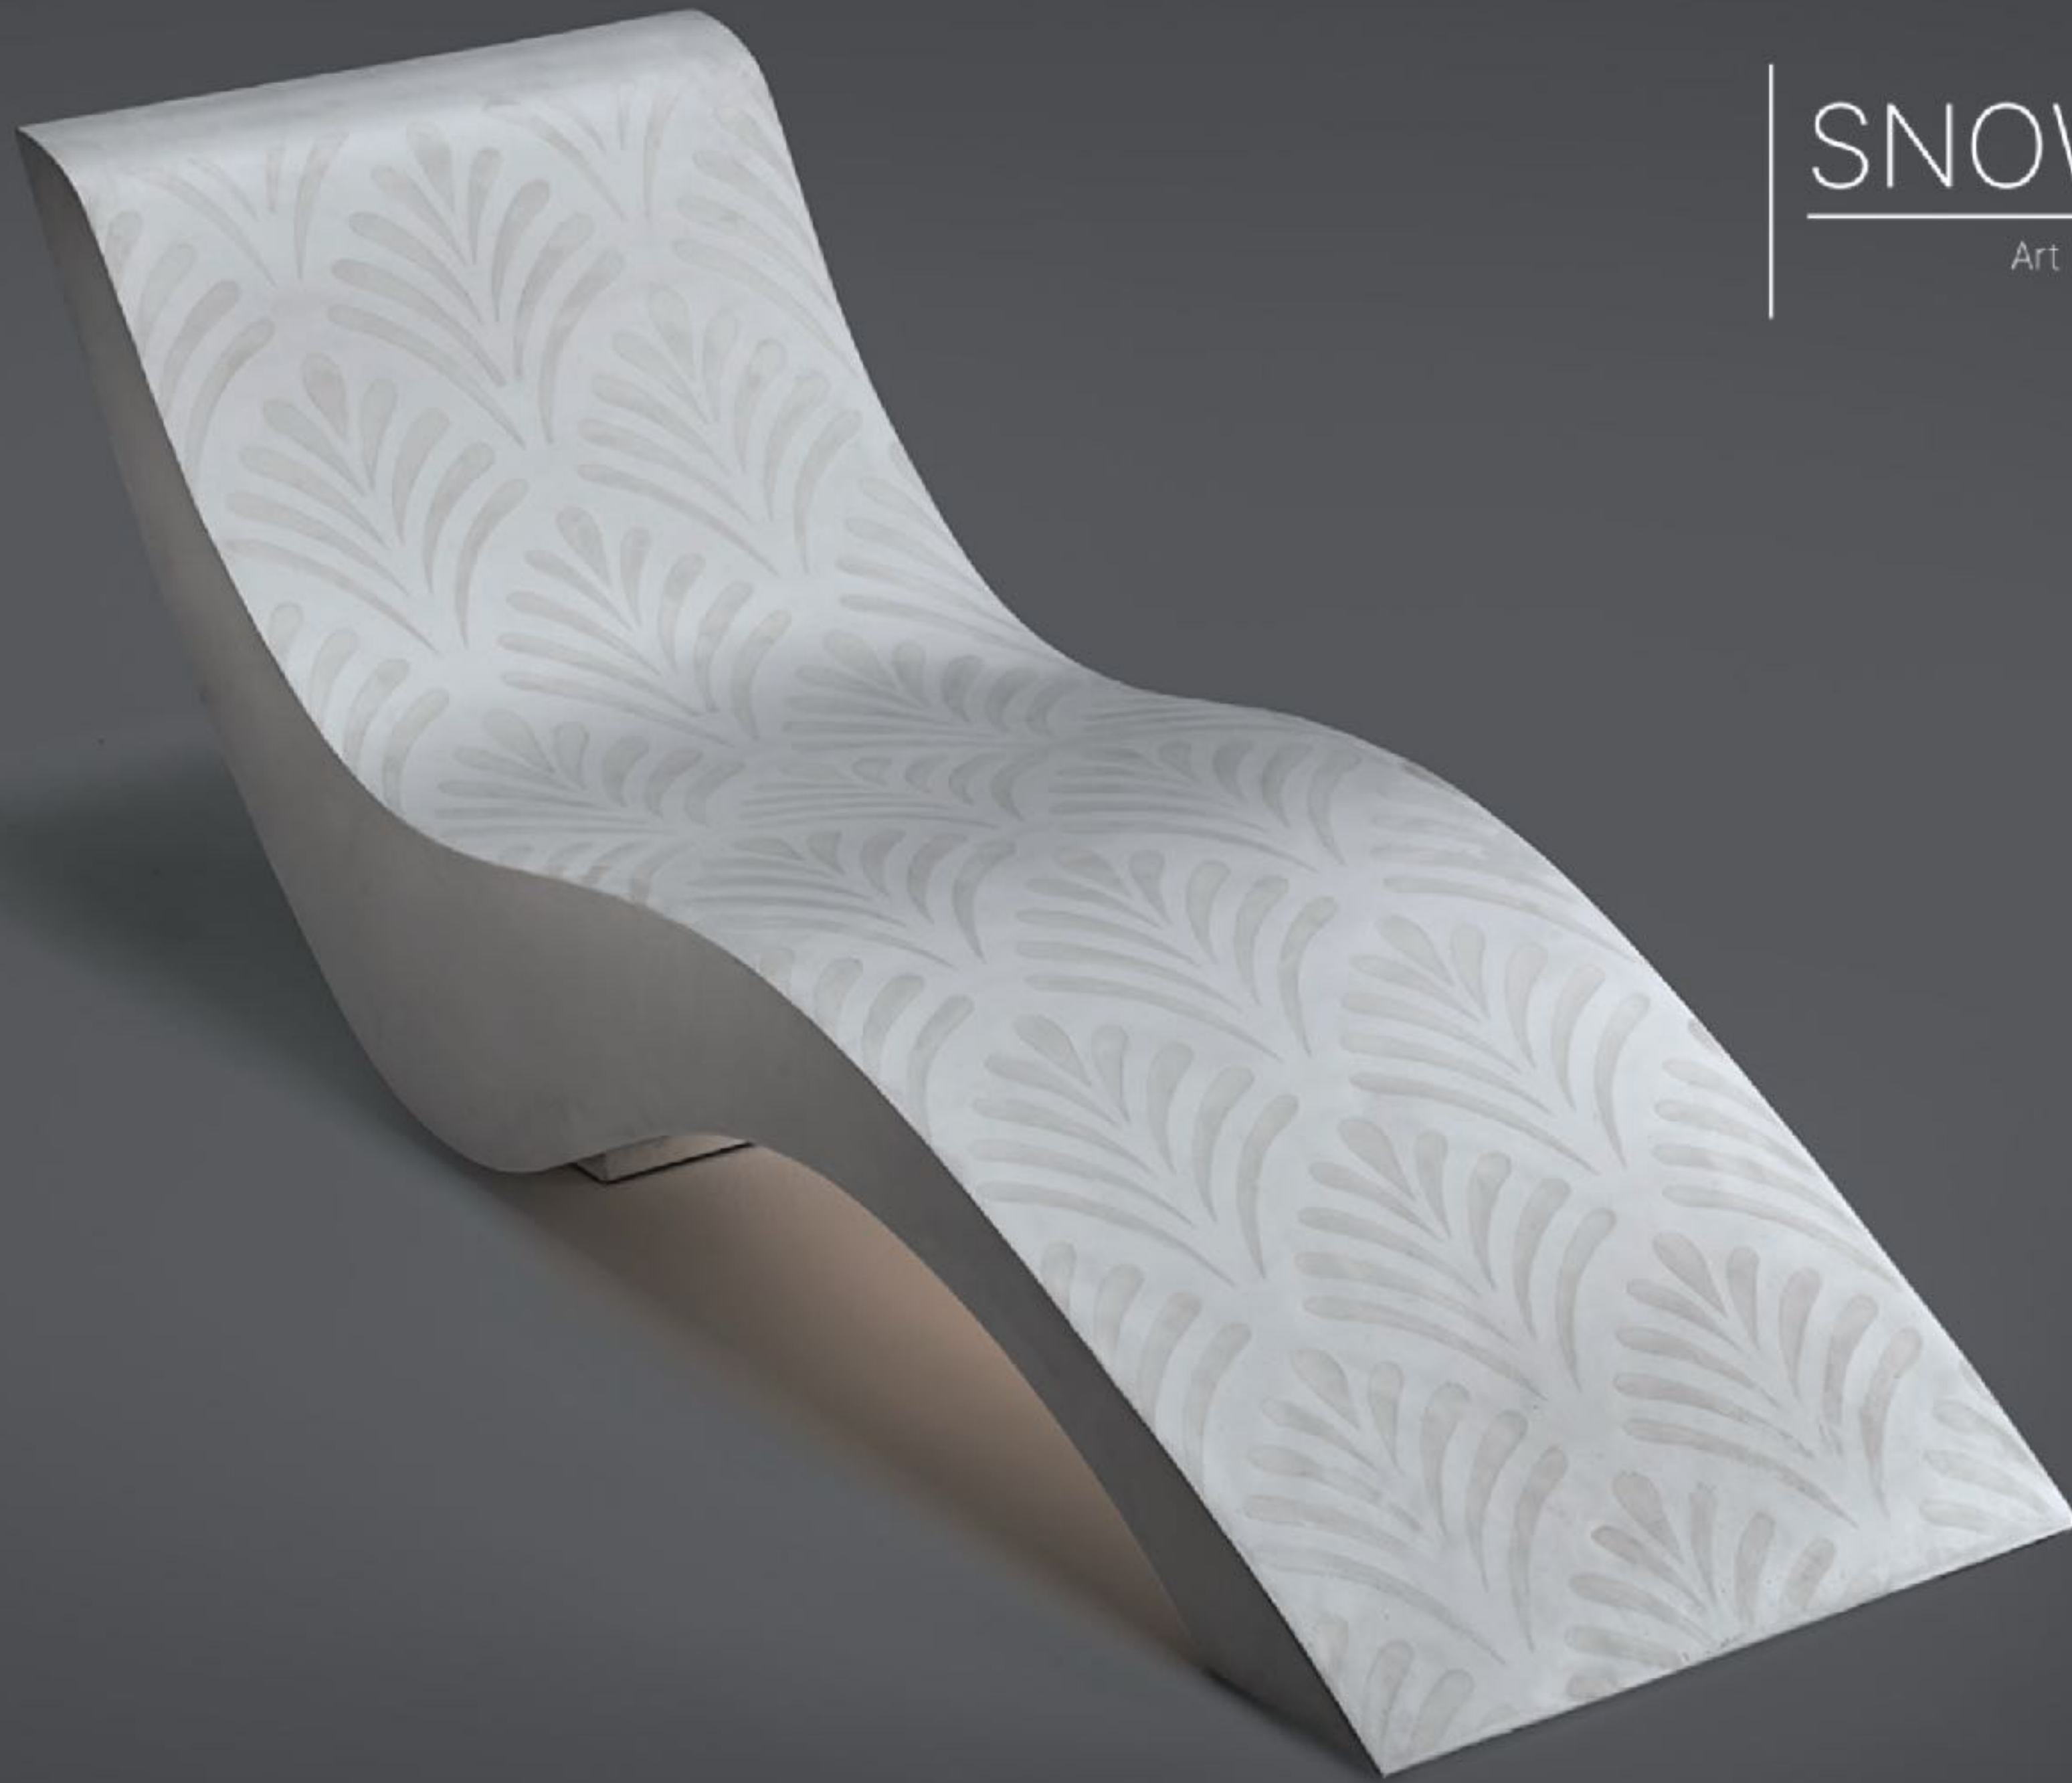

SNOWWHITE

Art by SOLEUM©

WWW.