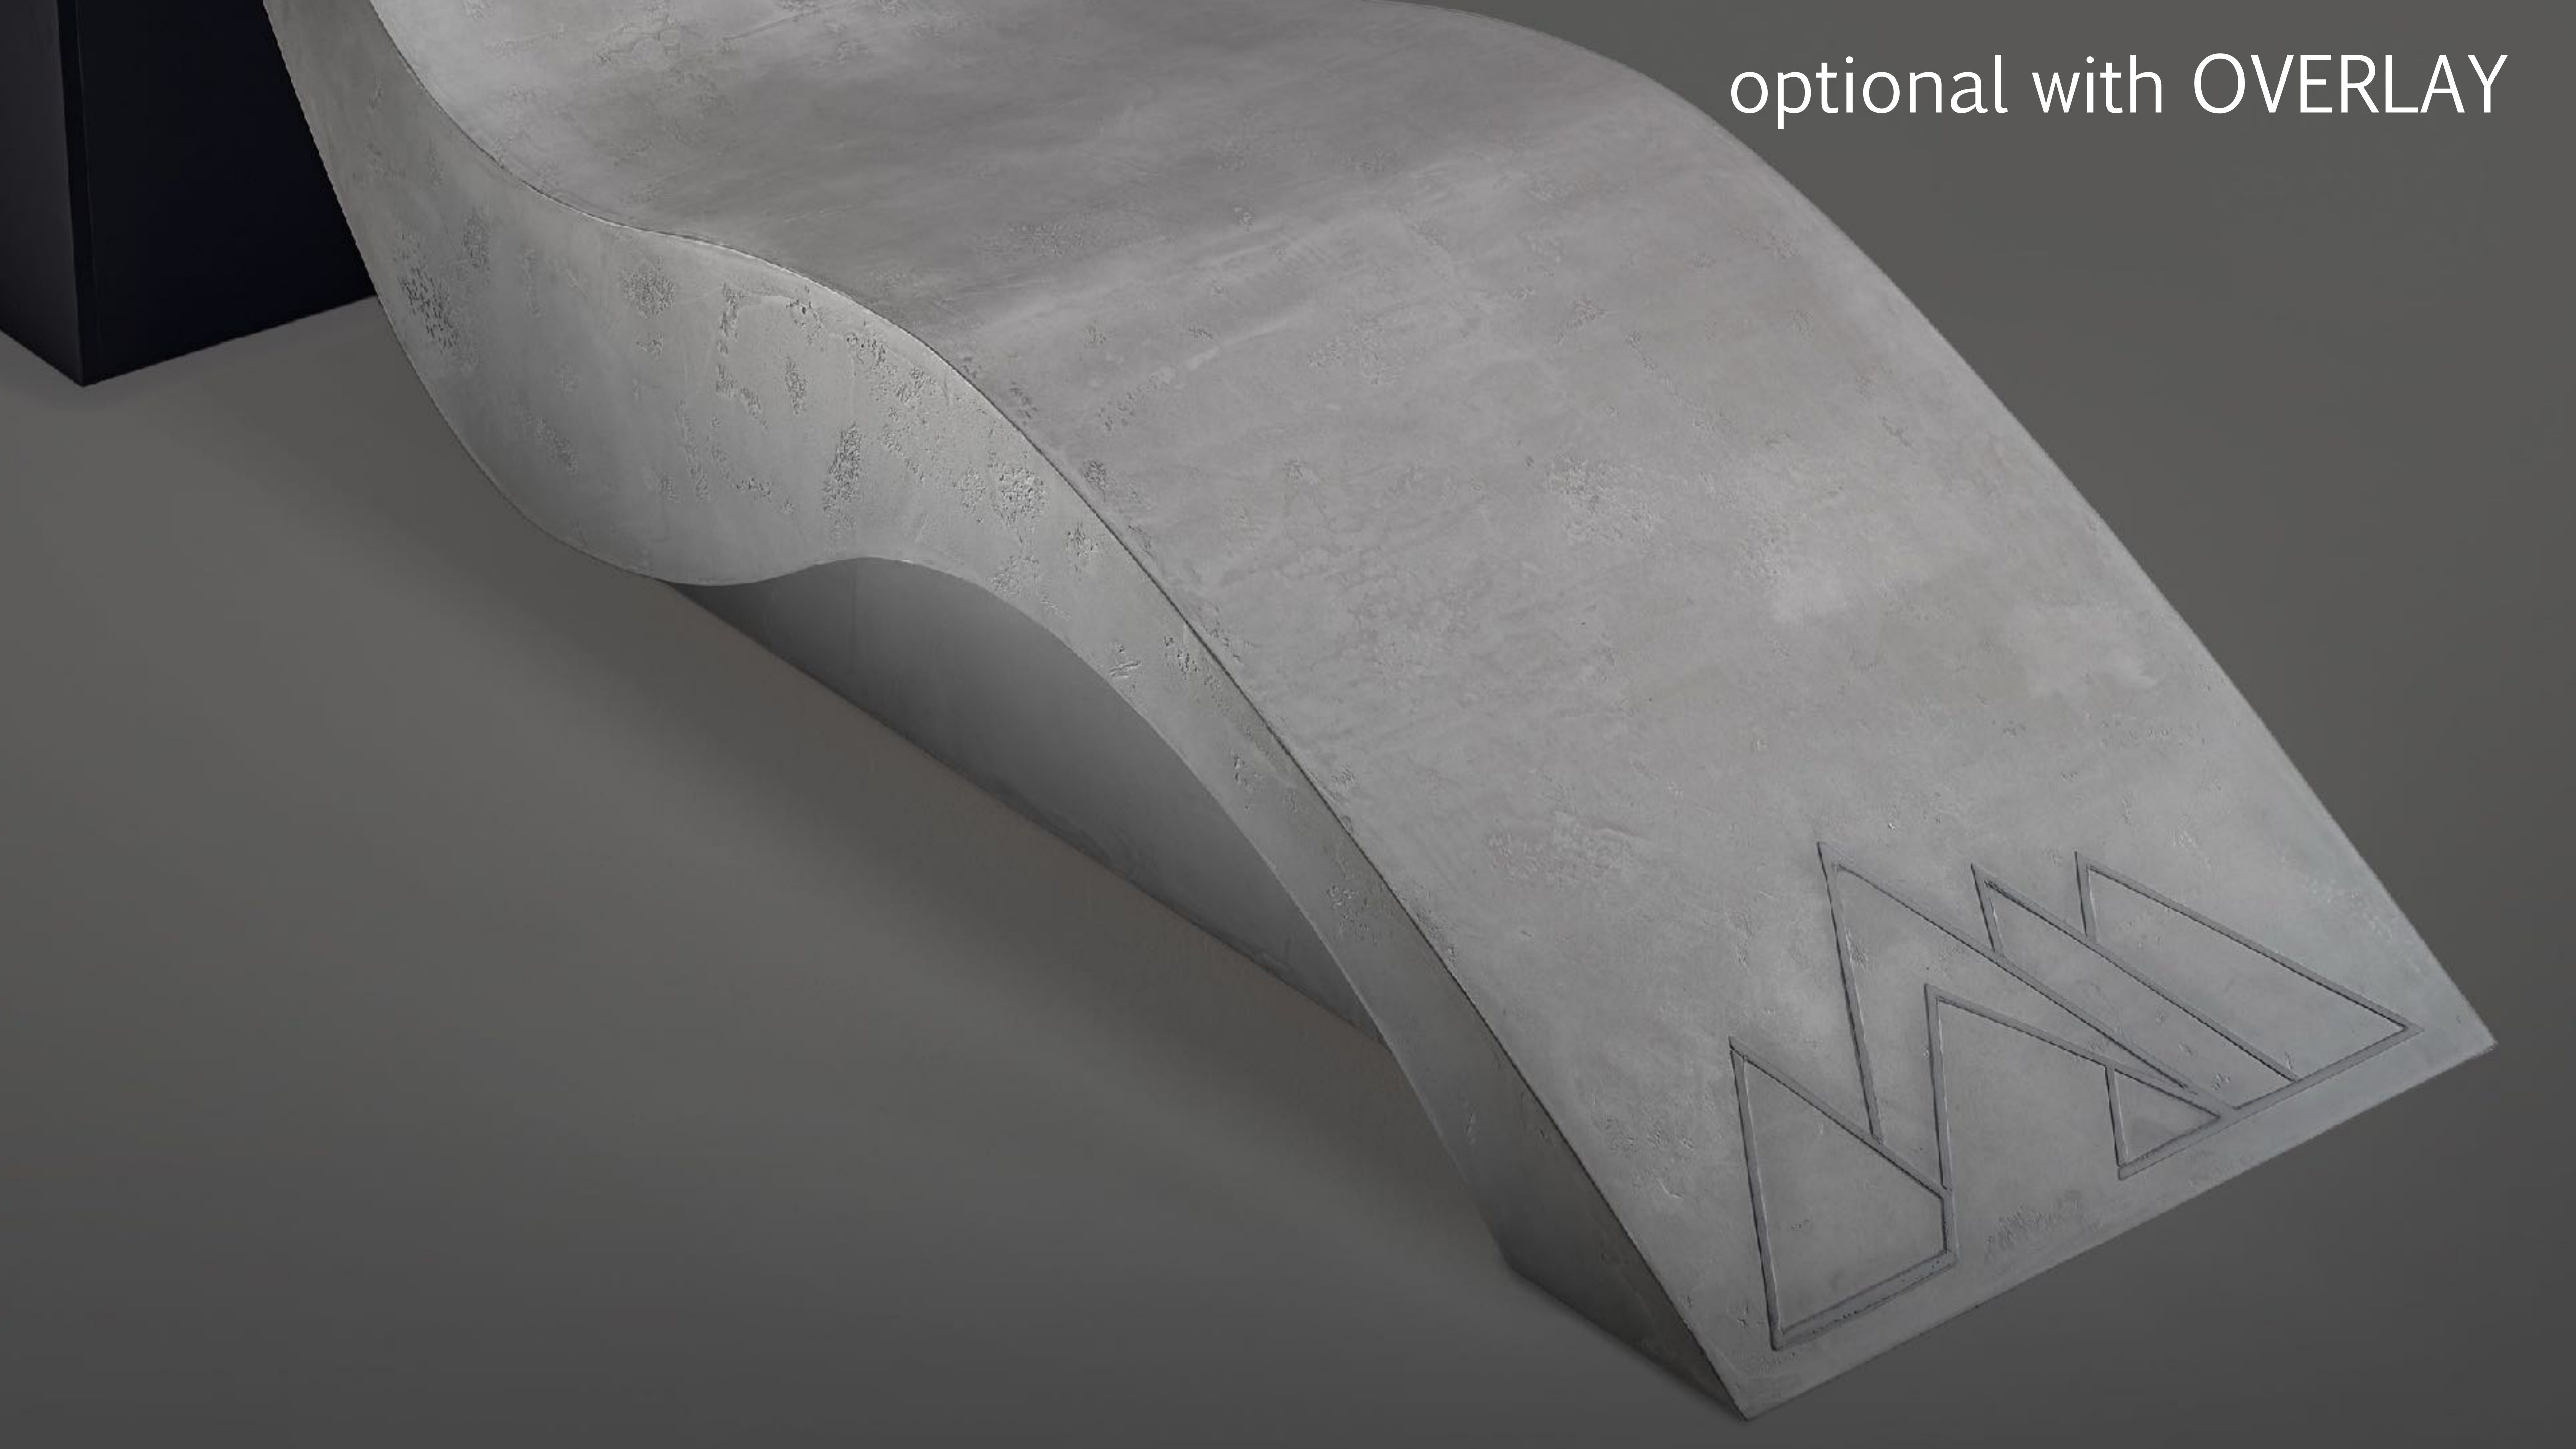

optional with OVERLAY