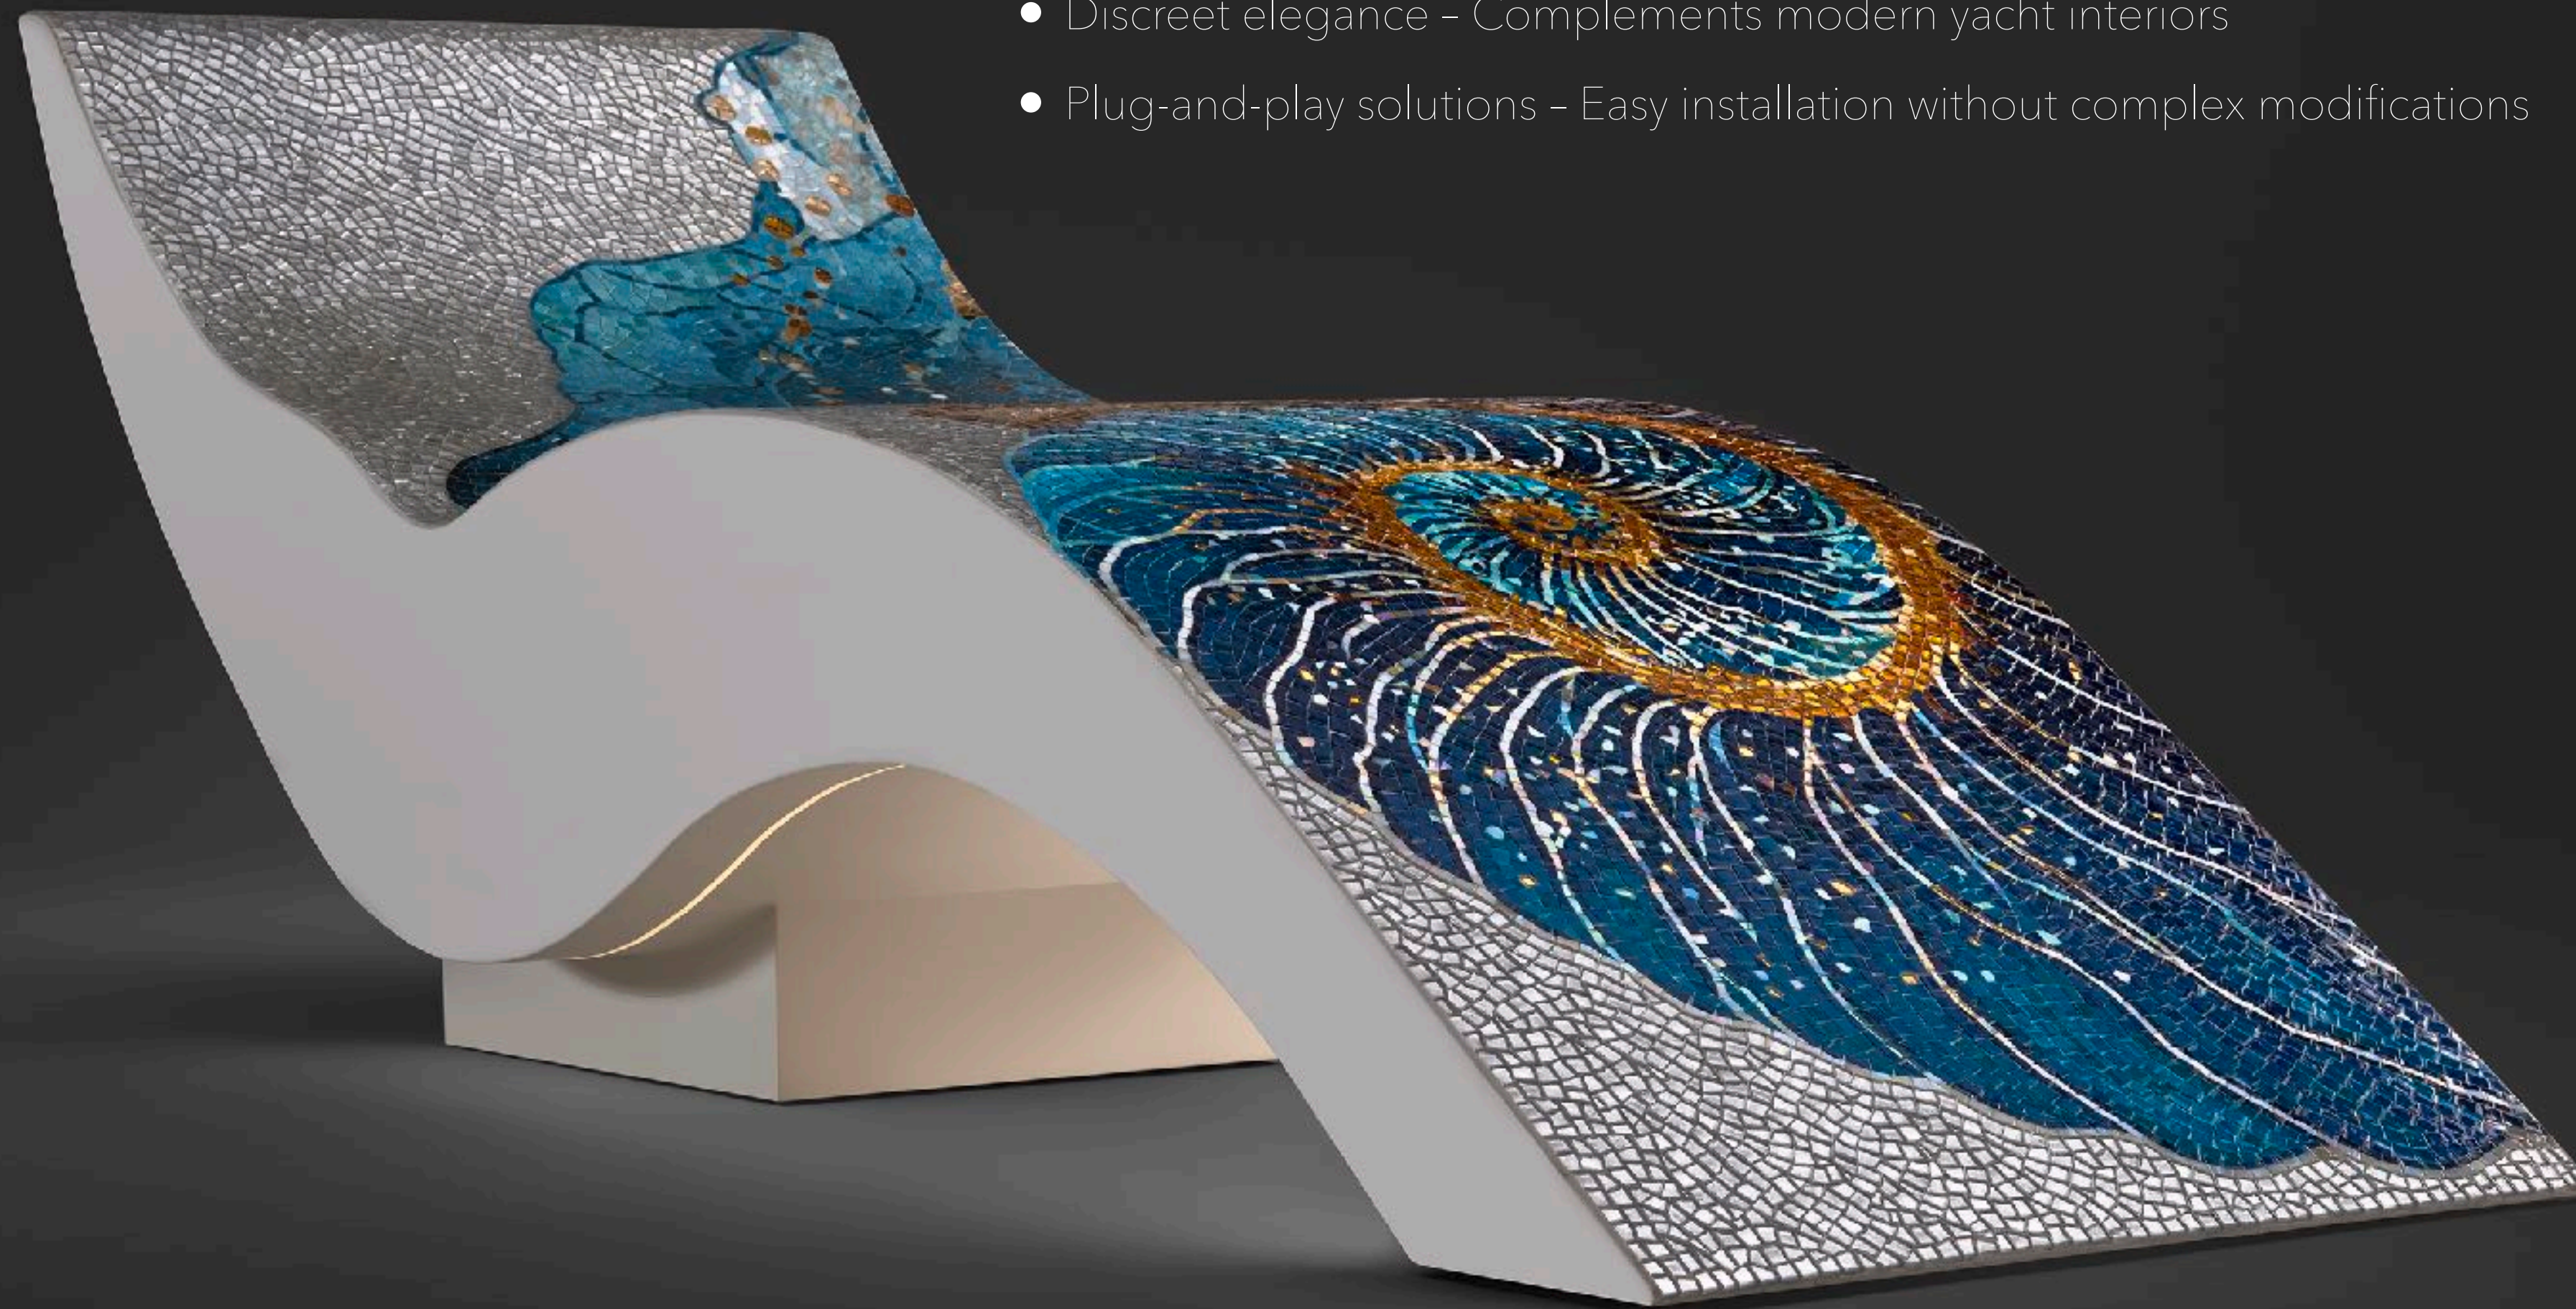

Nautilus

⚓ Exclusively for yacht building: Luxury wellness at a high level

In yacht interiors, our SOLEUM loungers represent the perfect symbiosis of art and comfort. Whether in the owner's suite, the spa area, or on the upper deck, our lightweight, optimized models (approximately 90 kg) can be integrated in a space-saving manner without compromising on high-quality materials or technical perfection.

- Tailor-made for superyachts and megayachts – Individual adaptation to spatial concepts and design lines
- Maritime durability – Resistant to saltwater, humidity, and UV radiation
- Discreet elegance – Complements modern yacht interiors
- Plug-and-play solutions – Easy installation without complex modifications