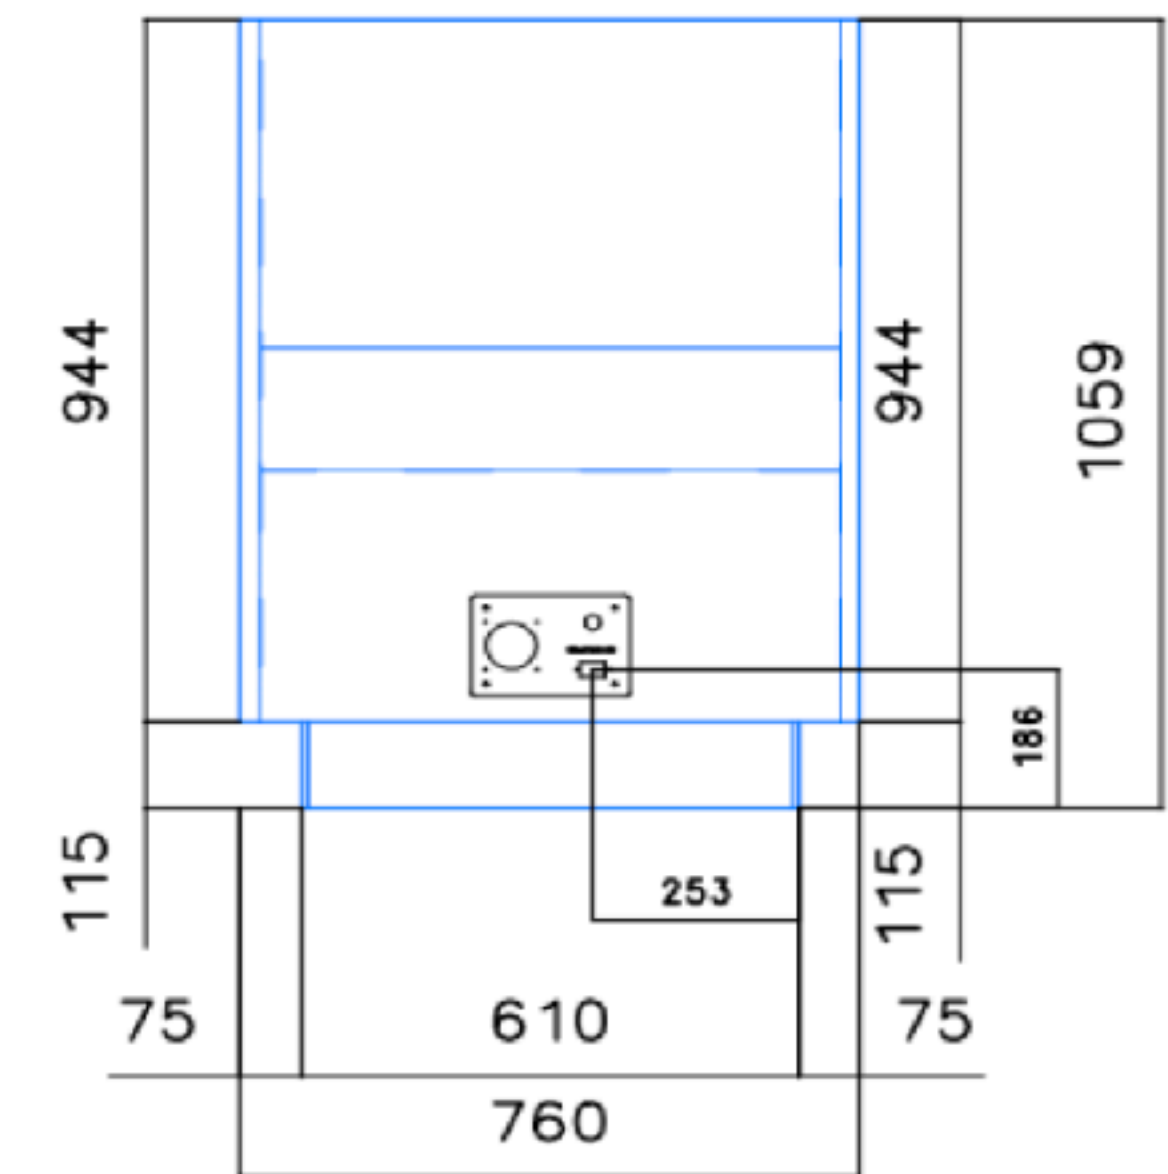

Models: LAGOON, WOODON

Length: 155 cm → 61.0 in (inches) or 5 ft 1.0 in (5'1")

Width: 76 cm → 29.9 in (inches)

Height: 94.5 cm → 37.2 in (inches)

Dimensions valid for the models: LAGOON, WOODON