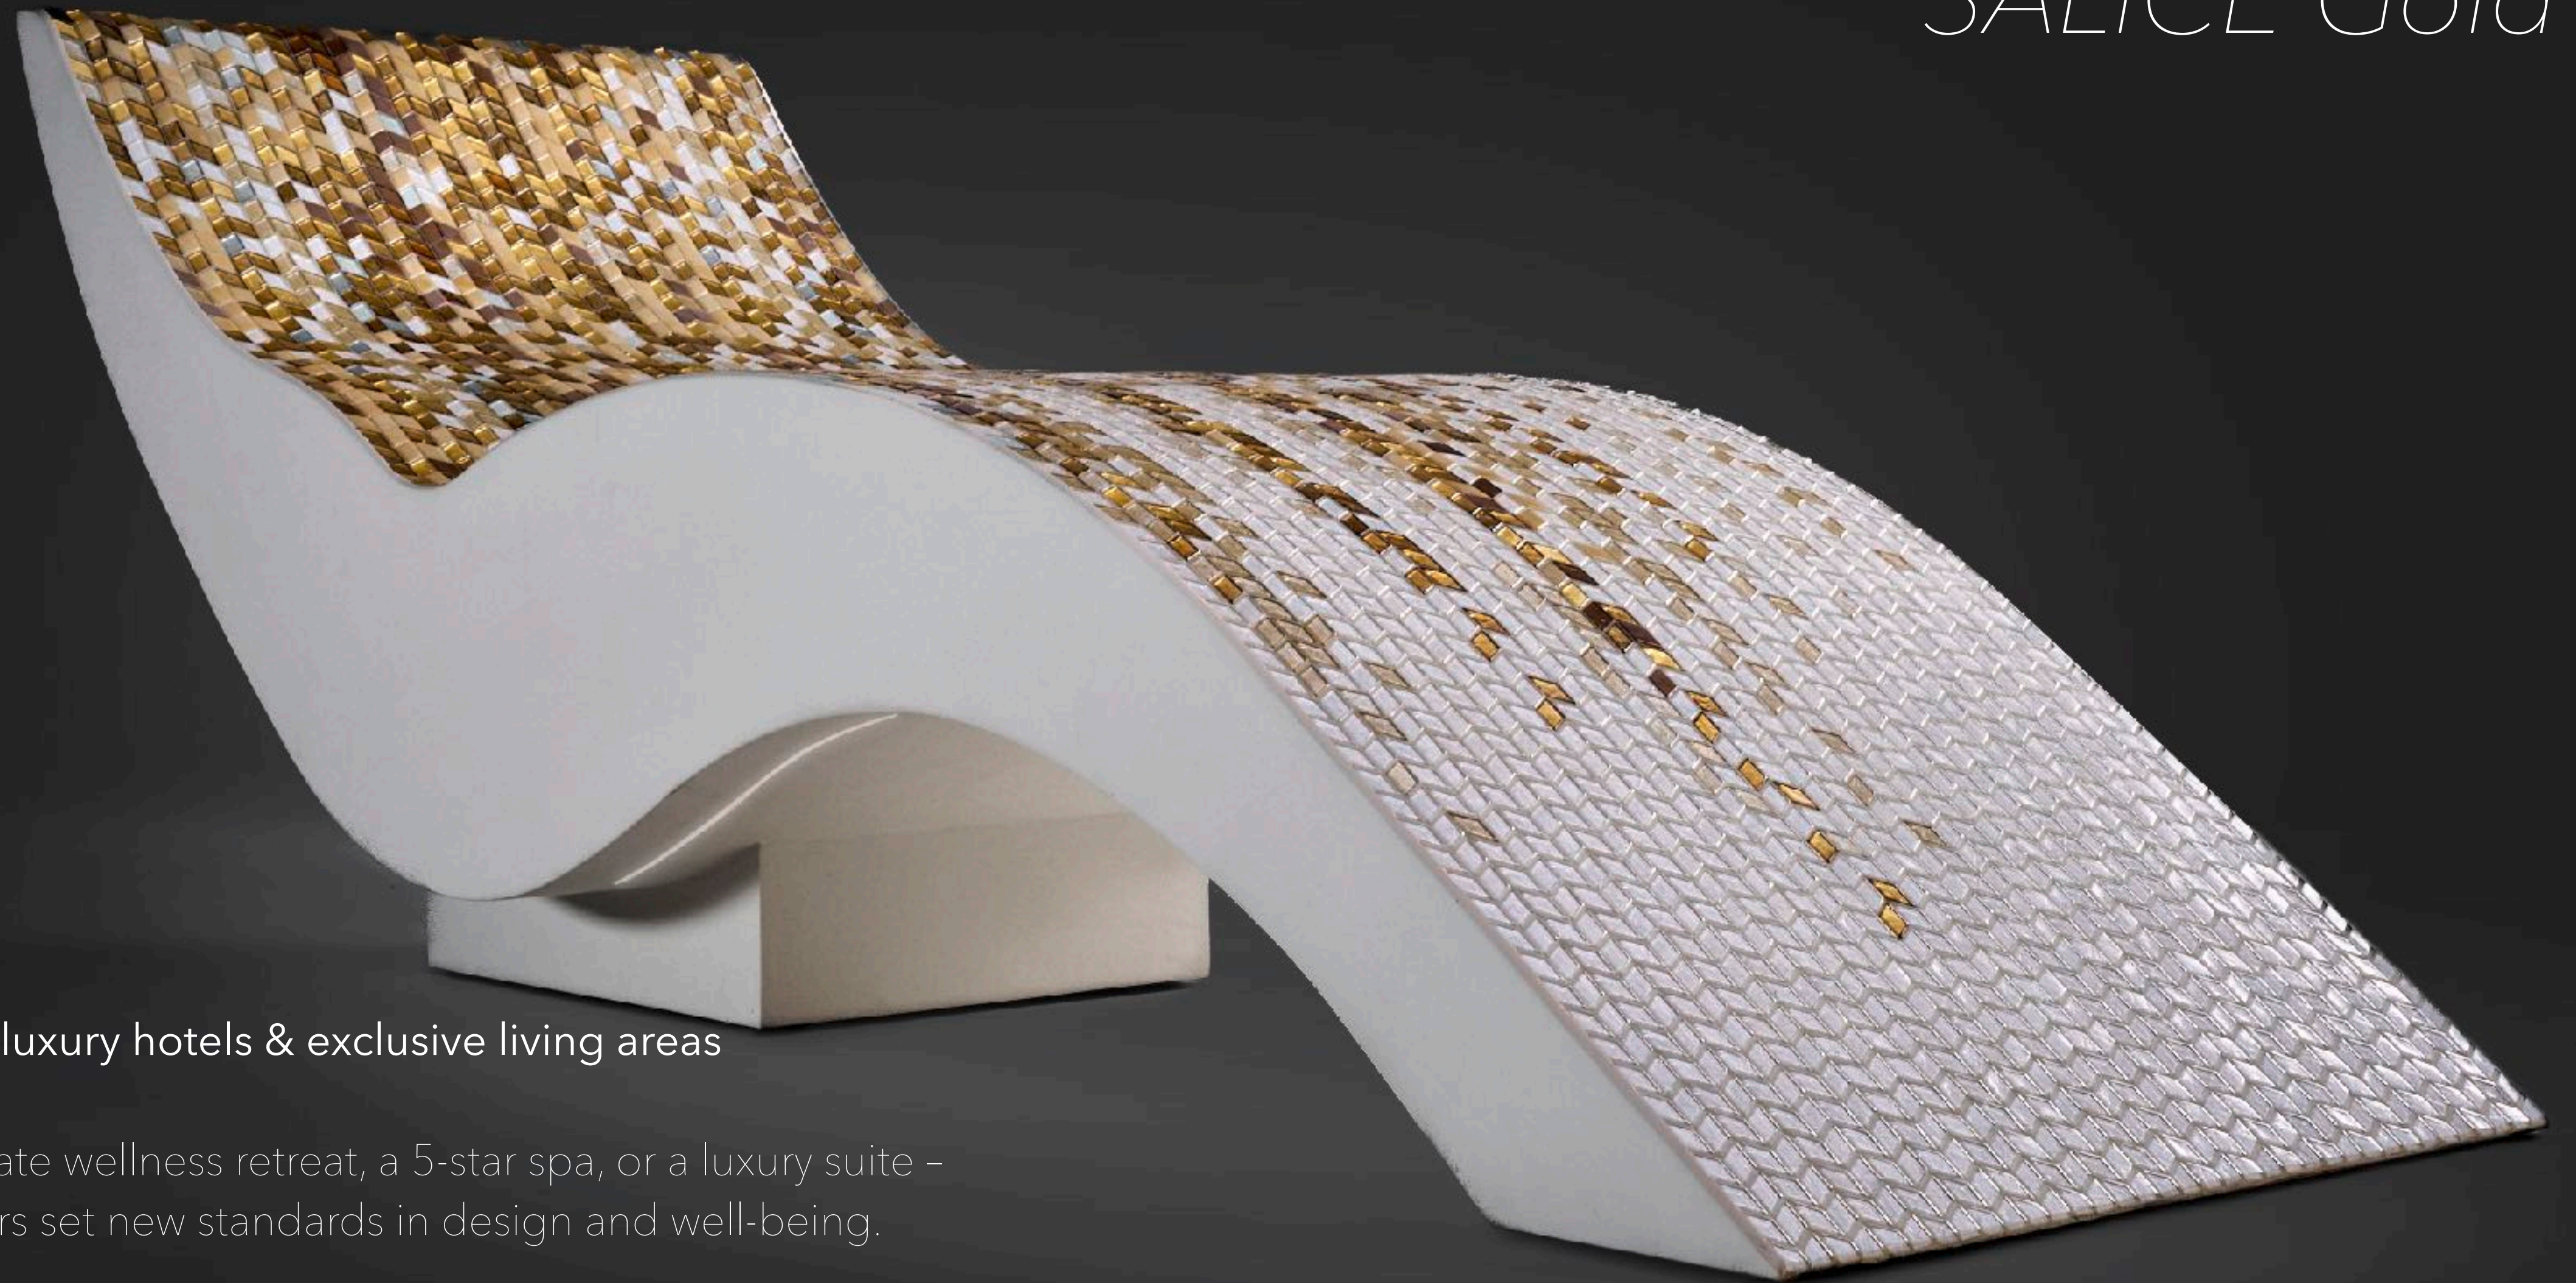

# DOUBLE LOUNGERS

*DESIGN and ART LOUNGERS*

# SALICE Gold

For private spas, luxury hotels & exclusive living areas

Whether in a private wellness retreat, a 5-star spa, or a luxury suite – SOLEUM loungers set new standards in design and well-being.