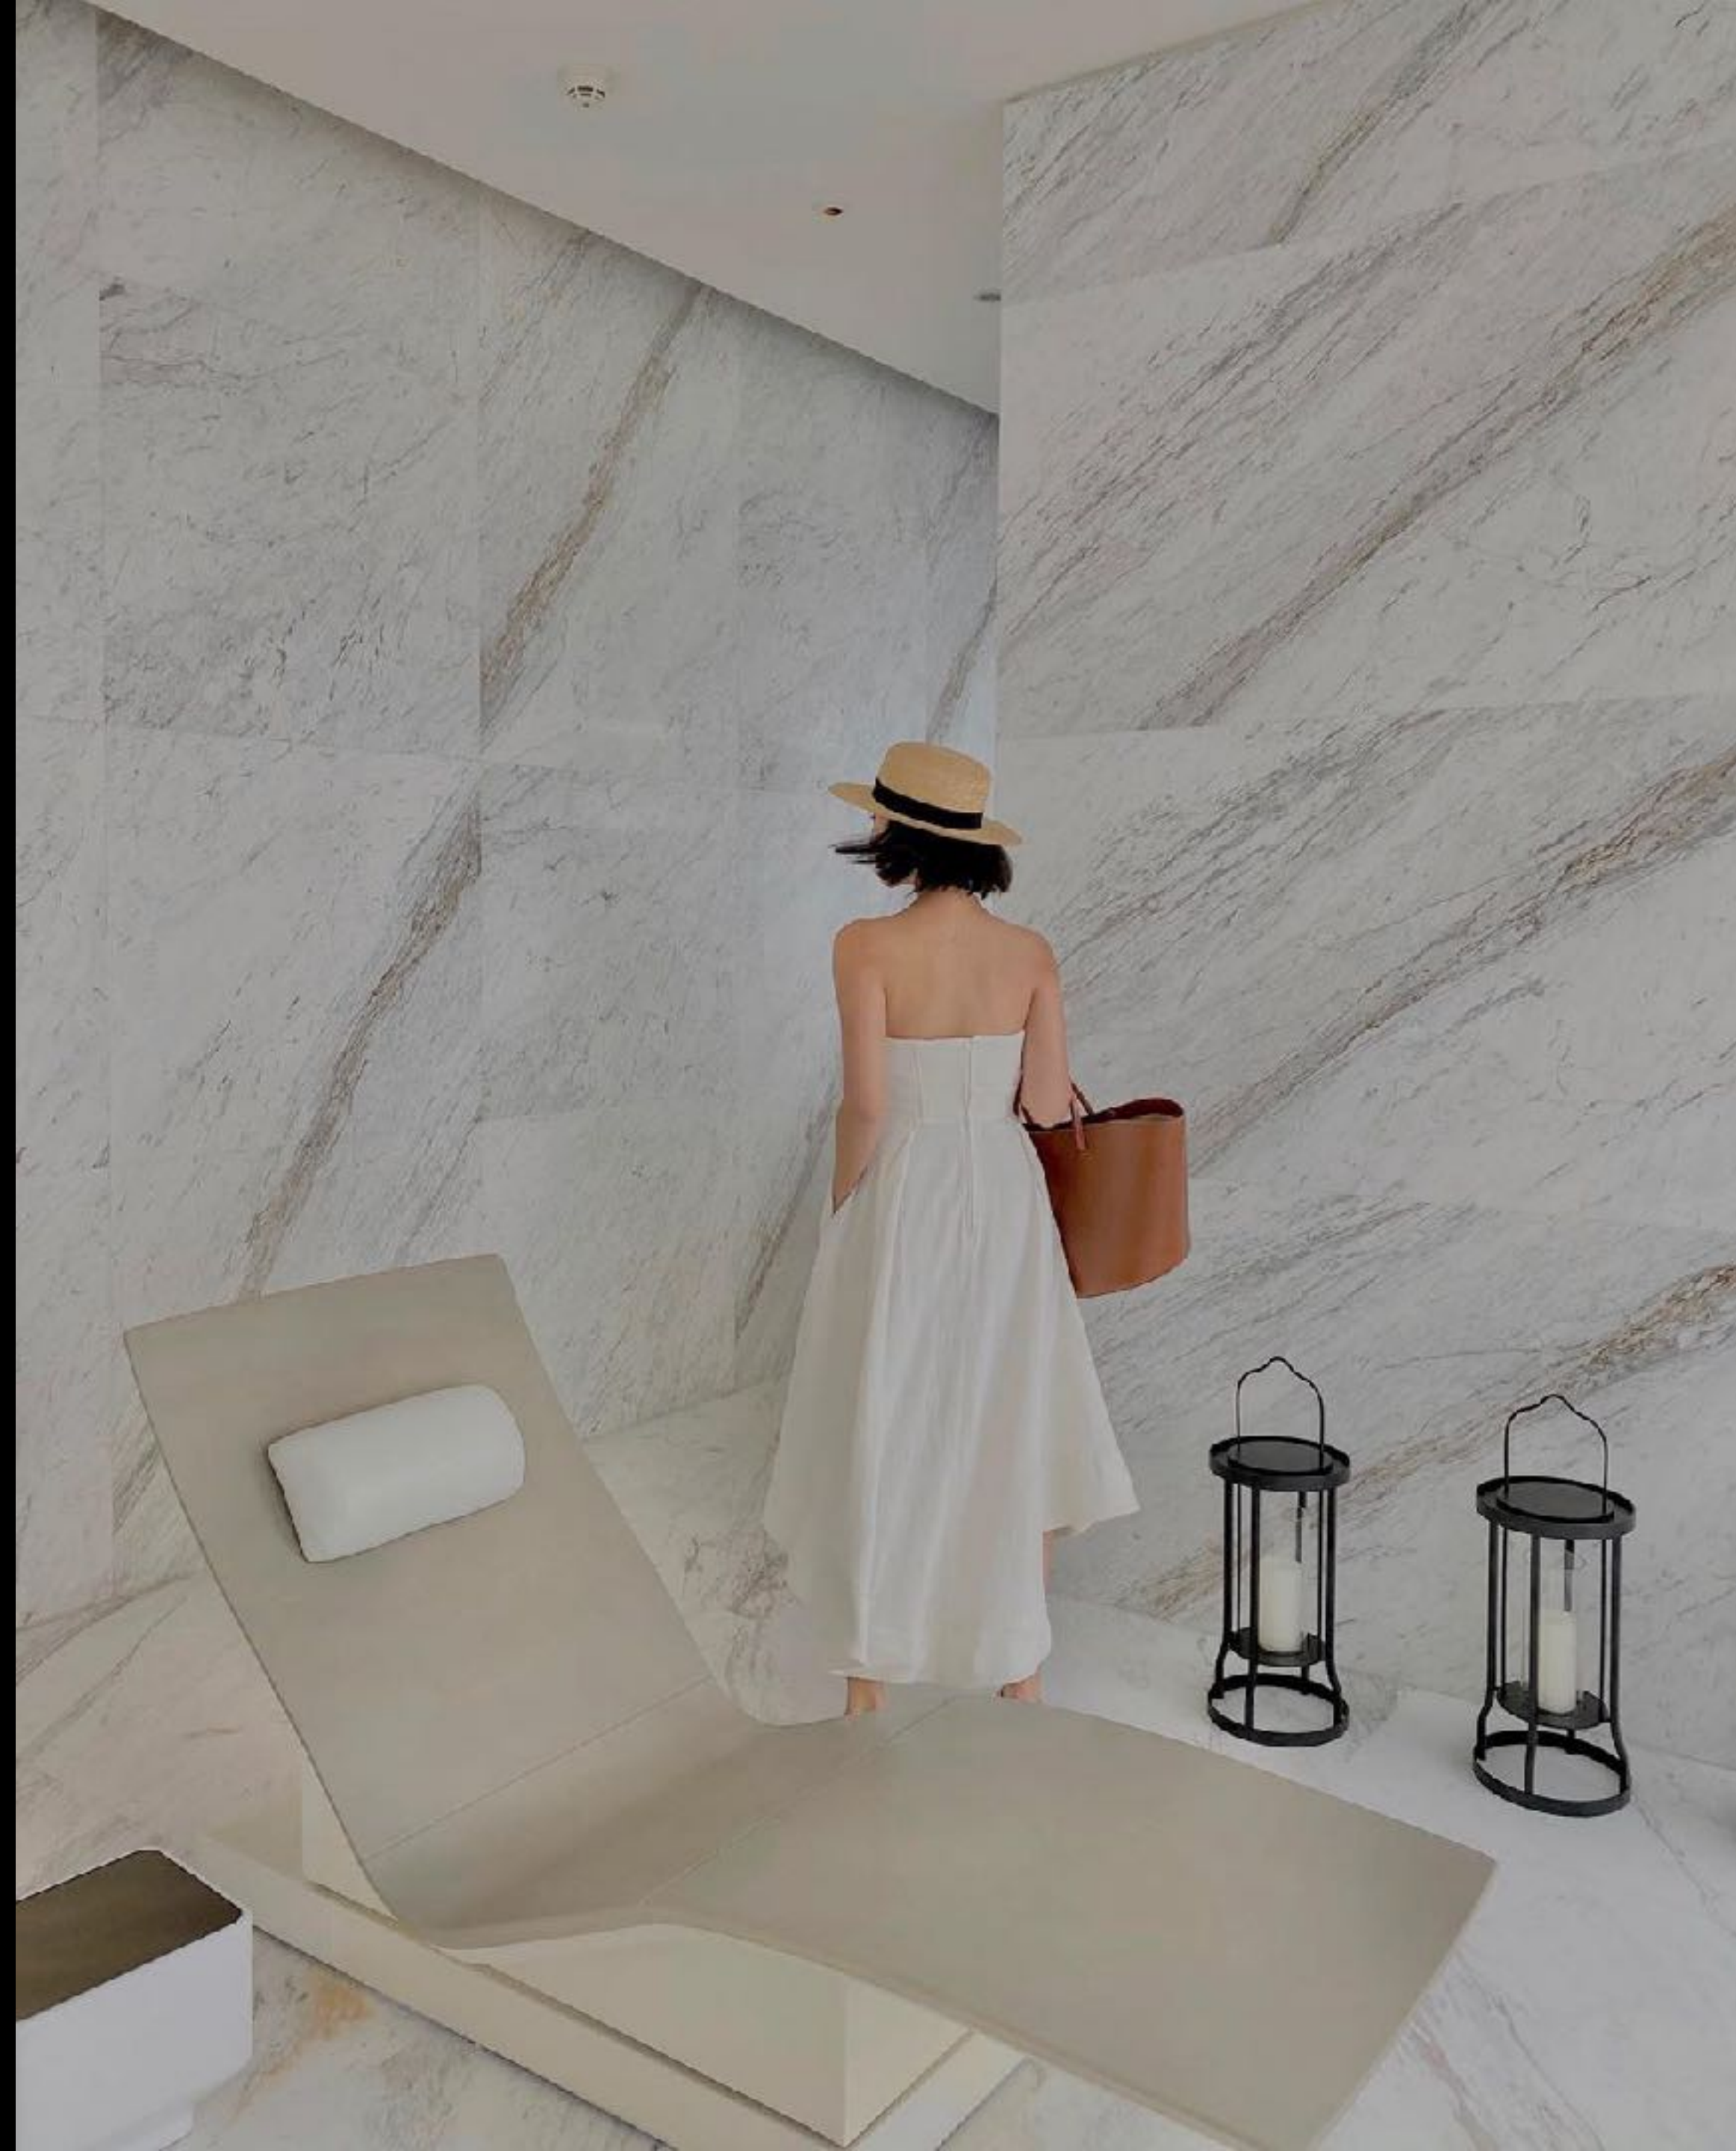

## LOUNGER THREE PLUS

Wärmeliegen – aktive Entspannung / Heated loungers – active relaxation

Side Table - CERAMIC

*Worldwide Delivery*

*Flexible connection; the standard connection is from the rear.*

*But we produce your requested design (from the bottom, with hidden thermostats,..)*